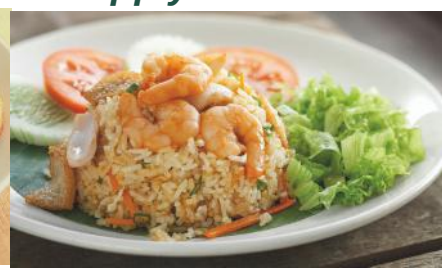

MAINS

12. Roti Canai with
  Curry Sauce - LKR 500
  Curry Chicken - LKR 750
13. Claypot Porridge with Steamed Chicken - LKR 800
14. Chicken Porridge (Kanji) - LKR 600
15. Sea Food Char Kway Teow - LKR 1400
16. Beef Char Kway Teow - LKR 1200
17. Mee Goreng Mamak - LKR 900
18. Wok- Fried Seafood Springy Noodles - LKR 950
19. Nasi Lemak with
  Curry Chicken & Sambal Prawns - LKR 1500
  Fried chicken/Curry Chicken - LKR 950
  Beef Rendang - LKR 1200
20. Kampung Fried Rice with Egg - LKR 700
21. Sea Food Fried Rice - LKR 950
22. Chicken Chop - LKR 850
  (with curry sauce/black pepper sauce)

Delivery and packaging charge of LKR 350 will apply